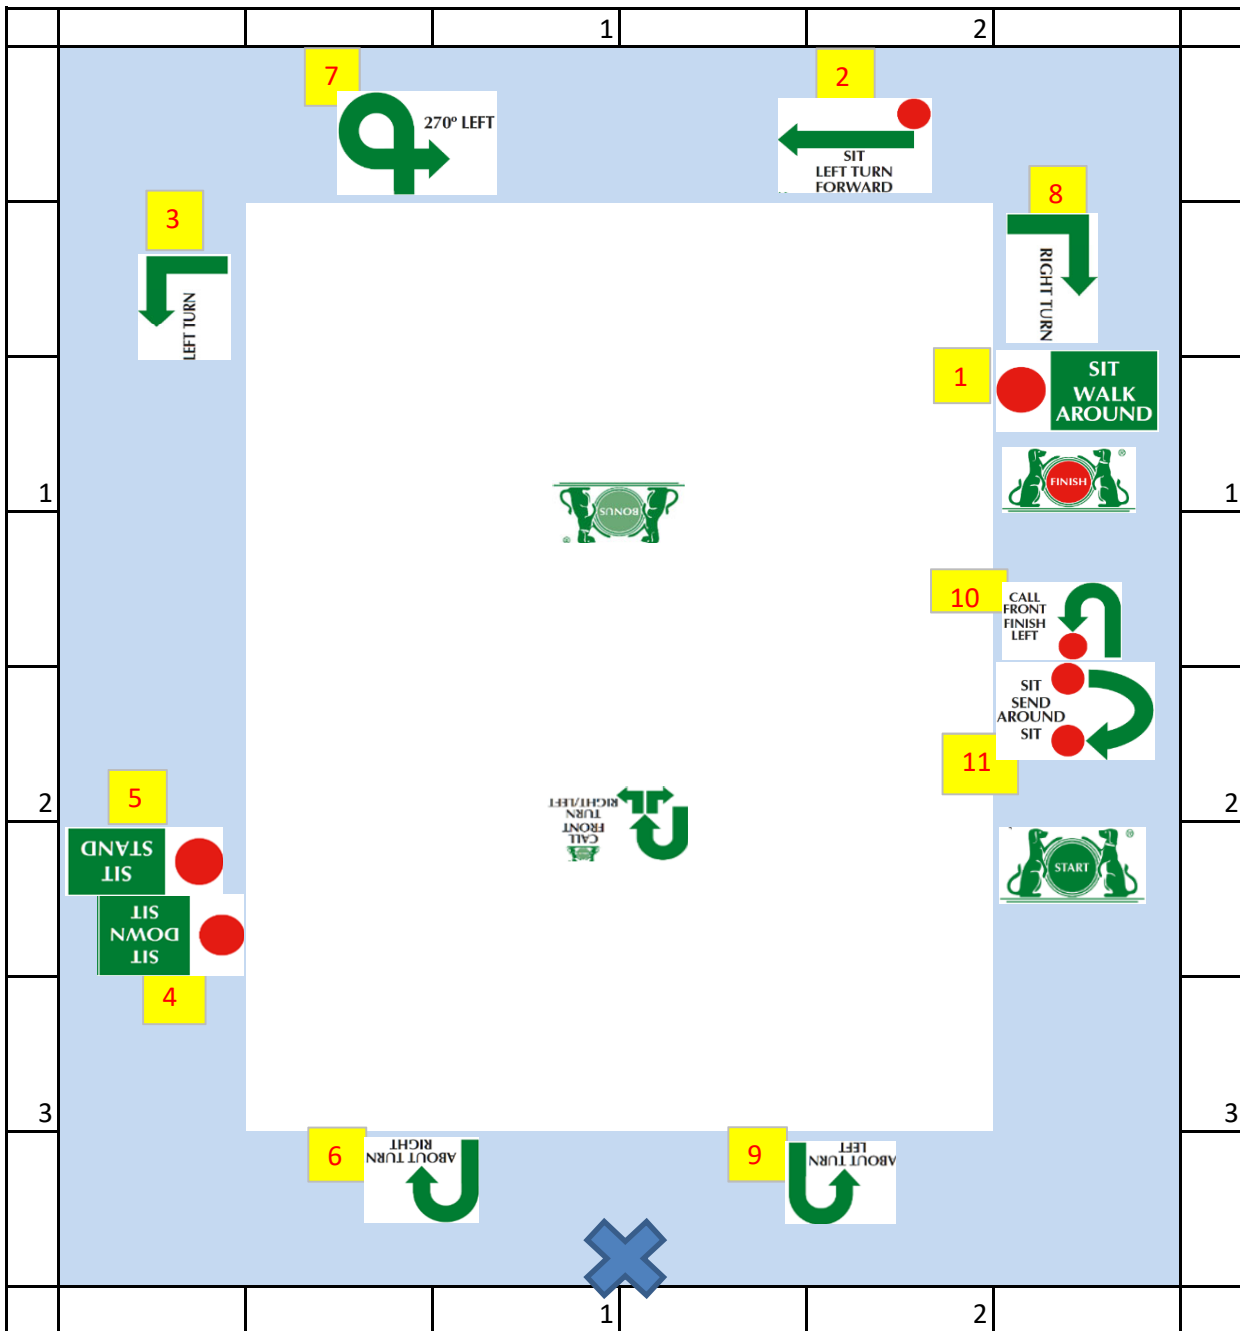

## Devotees Rally World Cup II - Level 2

### Exercise

- |                                |                                 |    |
|--------------------------------|---------------------------------|----|
| 1.                             | Sit, Walk Around                | 23 |
| 2.                             | Sit, Left Turn, Forward         | 20 |
| 3.                             | Left Turn                       | 6  |
| 4.                             | Sit, Down, Sit                  | 4  |
| 5.                             | Sit, Stand                      | 2  |
| 6.                             | About Turn Right                | 7  |
| 7.                             | 270 Left                        | 25 |
| 8.                             | Right Turn                      | 5  |
| 9.                             | About Turn Left Left            | 8  |
| 10.                            | Call Front, Finish Left         | 14 |
| 11.                            | Sit, Send Around, Sit<br>Finish | 31 |
| Bonus #2 Call Front Finish R/L |                                 | B2 |

### Linked Signs:

1&2 - 4&5 - 10&11

### Bonus:

Don't bother putting the signs down, just do the Bonus up the middle